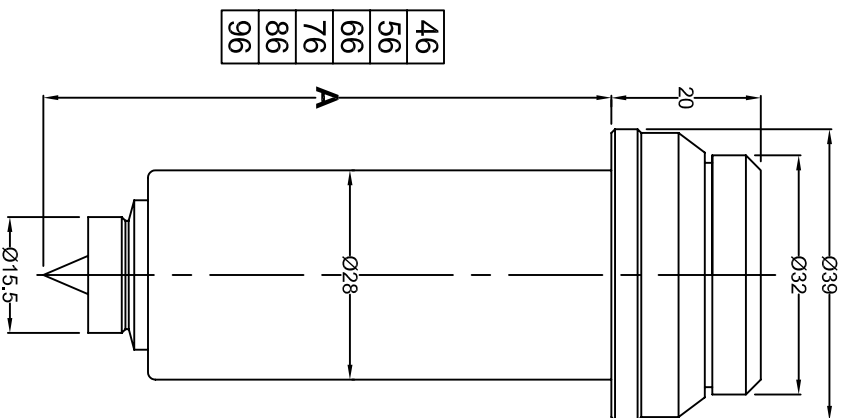

For Multy Cavity Shot

# Torpido Type Nozzle.

46
56
66
76
86
96

For Single Cavity Straight Shot

# Torpido Type Nozzle.

46
56
66
76
86
96