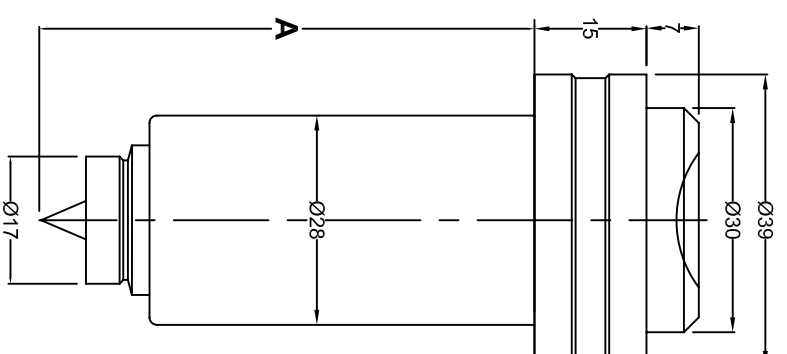

Torpido Type Nozzle.